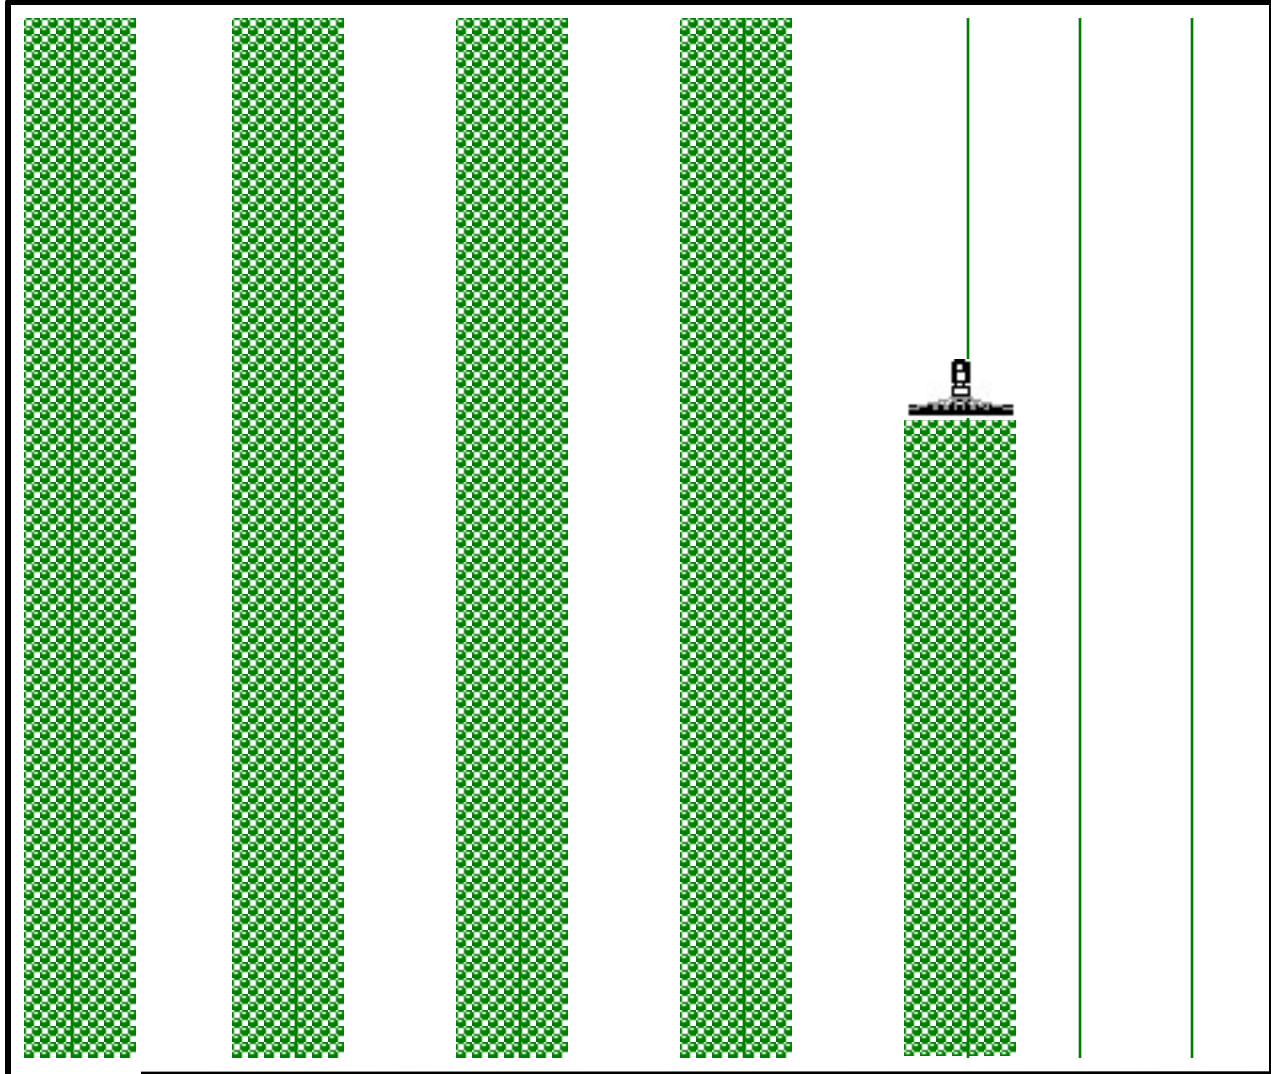

A large rectangular table with a black border, containing 10 columns and 1 row. The first column on the left is filled with a green cross-hatch pattern. The remaining 9 columns are empty. At the top center of the table, there is a small black icon of a person with arms raised, possibly representing a goal or a player.

A small logo is positioned at the top center of the table, above the fifth column. It features a horizontal bar with the letters 'FS' below it, and a vertical line extending downwards from the center of the bar.