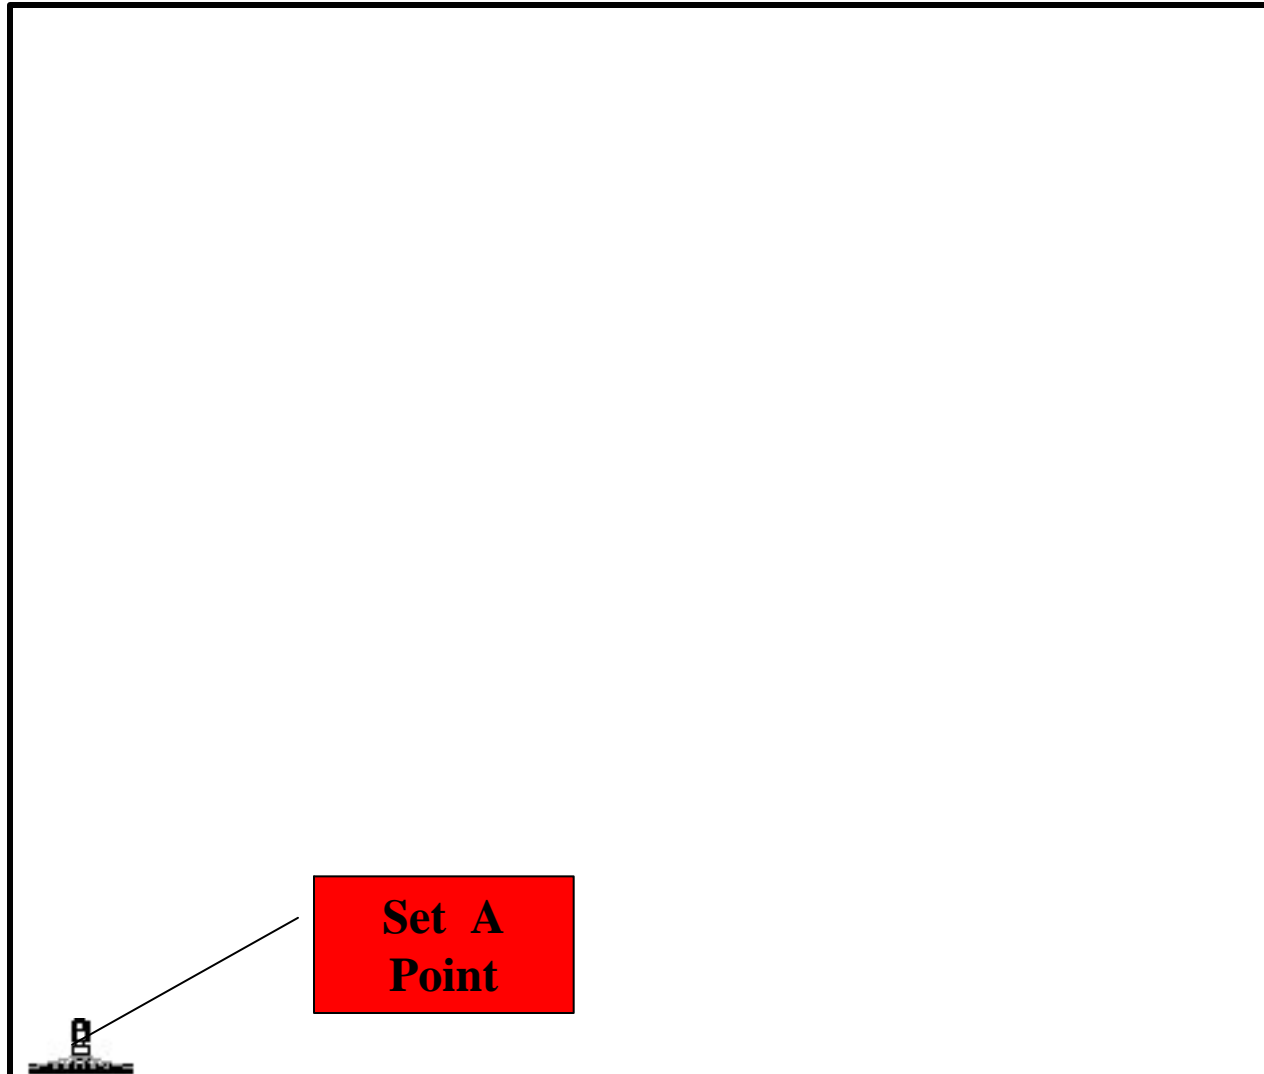

Precision Farming Tools

- Lightbar with GPS
- Field mapping hardware and software
 - Ag Leader PF Series and Insight monitors
 - SST Summit / Stratus
- Yield monitor with GPS
- GIS software
 - Ag Leader SMS
 - ESRI Arc view
 - Enhanced Farm Research Analyst Extension

Lightbar Uses

- Pesticide, Fertilizer, and Herbicide Applications
- Tillage
- Planter and Drill
- Combine
- Installing Tile
- Anhydrous Ammonia Application

Light bar / Guidance Benefits

- Reduce skips and overlaps
- Drive faster
- Extended hours dust, fog, night
- Reduced driver fatigue
- Requires less skilled labor {RTK}
- Create Skips

A large rectangular table with a black border, containing 10 columns and 1 row. The first column on the left is filled with a green cross-hatch pattern. The remaining 9 columns are empty. At the top center of the table, there is a small black icon of a person with arms raised, possibly representing a goal or a player.