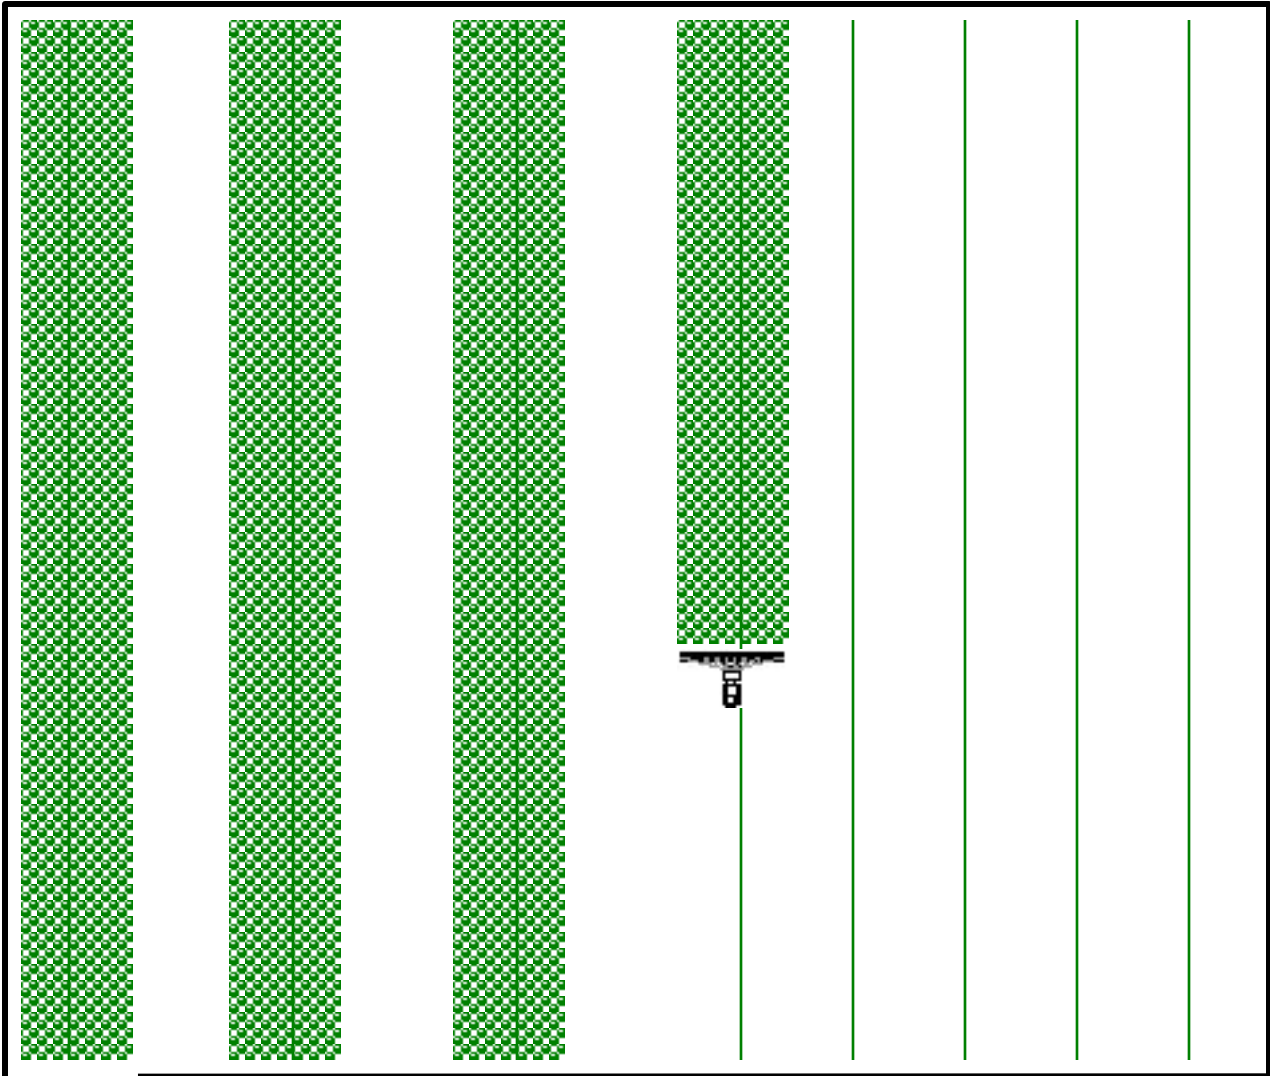

A large rectangular table with a black border, containing 10 columns and 1 row. The first column on the left is filled with a green cross-hatch pattern. The remaining 9 columns are empty. At the top center of the table, there is a small black icon of a person with arms raised, possibly representing a goal or a player.

A large rectangular area for handwriting practice. It features a green checkered pattern on the left side, a small graphic of a pen nib pointing downwards in the center, and a series of vertical green lines that create ten columns for writing. The entire grid is enclosed in a black border.

																		
--	--	--	--	--	--	--	--	--	--	--	--	--	--	--	--	--	--	--

																		
--	--	--	--	--	--	--	--	--	--	--	--	--	--	--	--	--	--	--

									
--	--	--	--	--	--	--	--	--	--

											
--	--	--	--	--	--	--	--	--	--	--	--

A small logo is positioned at the top center of the table, above the fifth column. It features a horizontal bar with the letters 'FS' below it, and a vertical line extending downwards from the center of the bar.