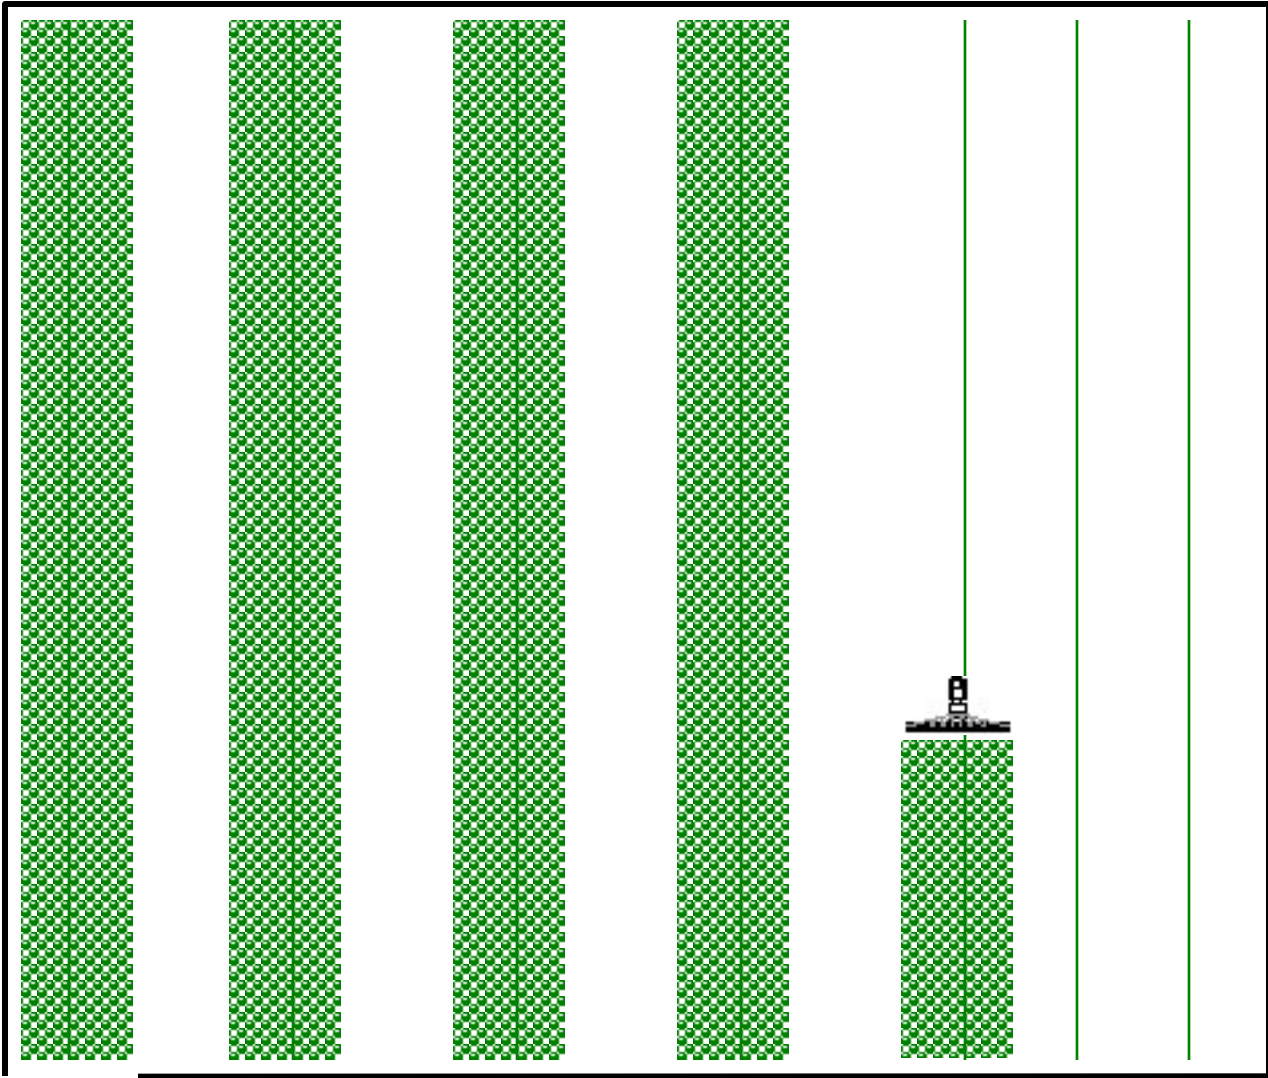

A large rectangular table with a black border, containing 10 columns and 1 row. The first column on the left is filled with a green cross-hatch pattern. The remaining 9 columns are empty. At the top center of the table, there is a small black icon of a person with arms raised, possibly representing a goal or a player.

A small logo is positioned at the top center of the table, above the fifth column. It features a horizontal bar with the letters 'FS' below it, and a vertical line extending downwards from the center of the bar.