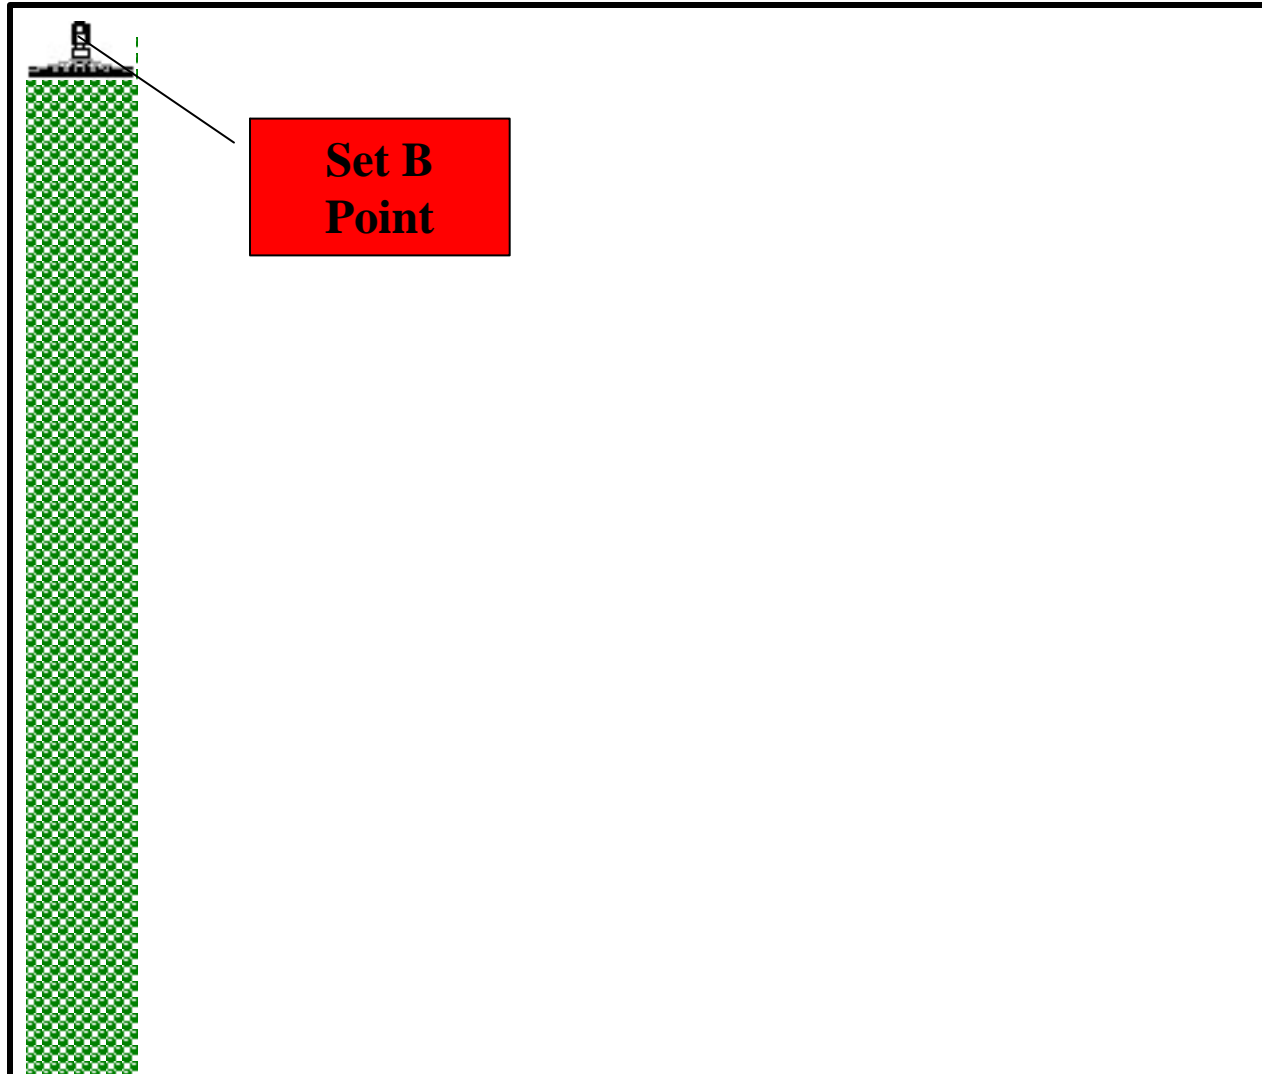

Lightbar Uses

- Pesticide, Fertilizer, and Herbicide Applications
- Tillage
- Planter and Drill
- Combine
- Installing Tile
- Anhydrous Ammonia Application

Light bar / Guidance Benefits

- Reduce skips and overlaps
- Drive faster
- Extended hours dust, fog, night
- Reduced driver fatigue
- Requires less skilled labor {RTK}
- Create Skips

A large rectangular table with a black border, containing 10 columns and 1 row. The first column on the left is filled with a green cross-hatch pattern. The remaining 9 columns are empty. At the top center of the table, there is a small black icon of a person with arms raised, possibly representing a goal or a player.

A large rectangular area for handwriting practice. It features a green checkered pattern on the left side, a small graphic of a pen nib pointing downwards in the center, and a series of vertical green lines that create ten columns for writing. The entire grid is enclosed in a black border.

A small logo is positioned at the top center of the table, above the fifth column. It features a horizontal bar with the letters 'FS' below it, and a vertical line extending downwards from the center of the bar.