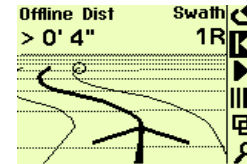

Precision Farming Tools

- Lightbar with GPS
- Field mapping hardware and software
 - Ag Leader PF Series and Insight monitors
 - SST Summit / Stratus
- Yield monitor with GPS
- GIS software
 - Ag Leader SMS
 - ESRI Arc view
 - Enhanced Farm Research Analyst Extension