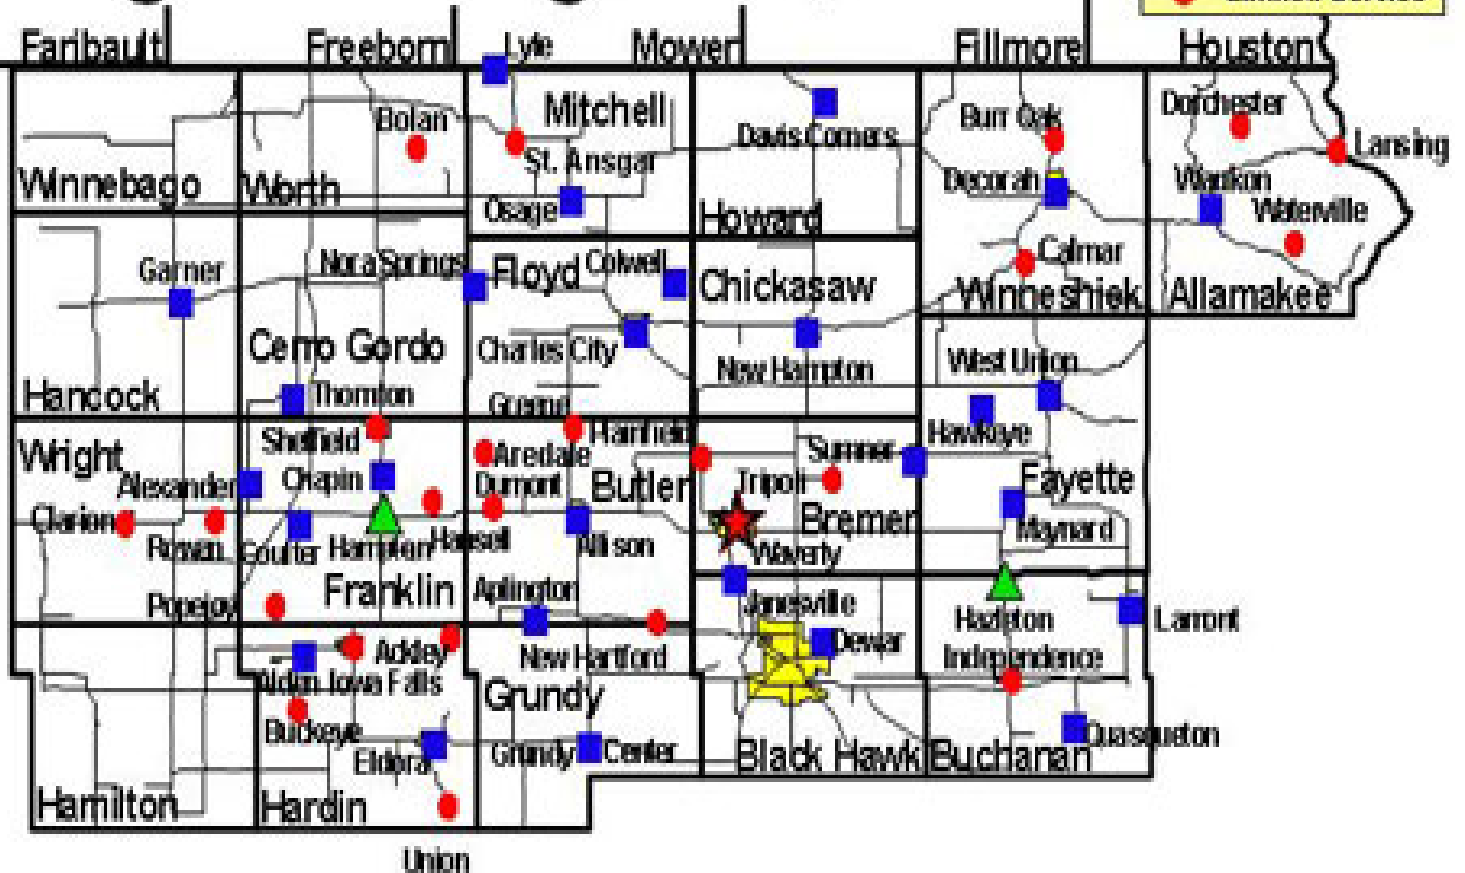

Using GPS Guidance Products To Improve Energy Efficiency On The Farm

Bob Barker
CCA, CCS

Precision Seed Specialist

AgVantage FS, Inc.

- Agronomy, Energy, Grain, Structures
- Employees
 - 180 Full Time
 - 70 Part Time
- Locations
 - 30 Full Time
 - 23 Seasonal

Ag Vantage FS, Inc.

- ★ Corporate Office
- ▲ Regional Office
- Full Service
- Limited Service

Products and Services

- Trimble, Ag Leader, Raven, SST
- Grid Soil Testing
 - since 1994
 - 50,000 + acres per year
- Variable Rate Phosphorus, Potassium, and Lime
- Yield/Site Verification Mapping
 - 125,000 acres in 2004
- Information Management