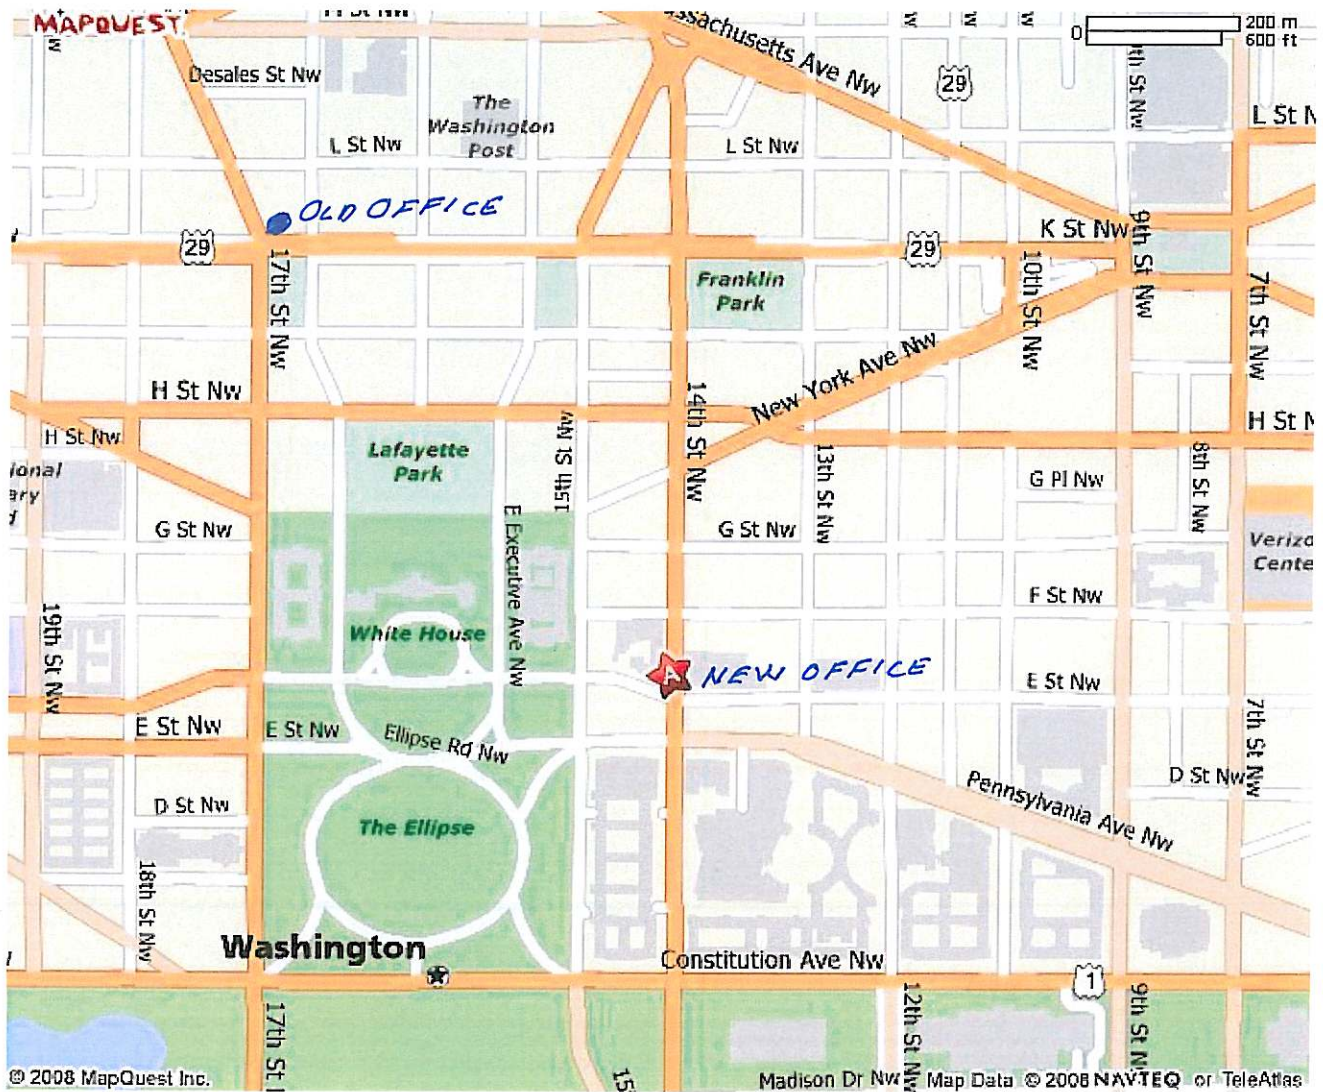

A: 529 14th St NW, Washington, DC 20045-1000

Directions and maps are informational only. We make no warranties on the accuracy of their content, road conditions or route usability or expeditiousness. You assume all risk of use. MapQuest and its suppliers shall not be liable to you for any loss or delay resulting from your use of MapQuest. Your use of MapQuest means you agree to our [Terms of Use](#)

<http://www.mapquest.com/maps/529+14th+Street%2C+NW+Washington+DC+20045/>

6/12/2008