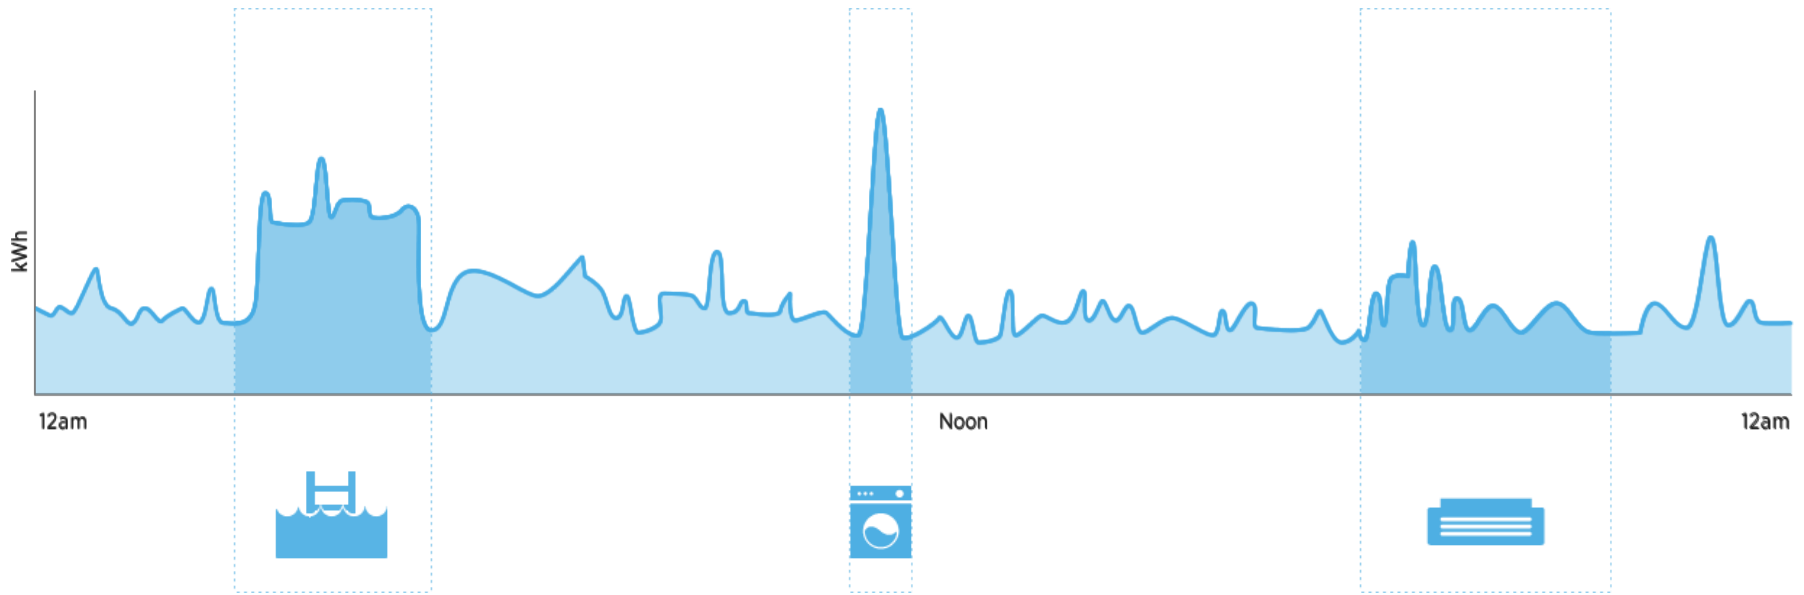

Appliance Fingerprint Technology

Scalable Solution Without Plug-in Sensors

- Database of appliance signatures
- Machine Learning Algorithms

- Crowdsourced appliance signatures
- Global applicability/regional appliances