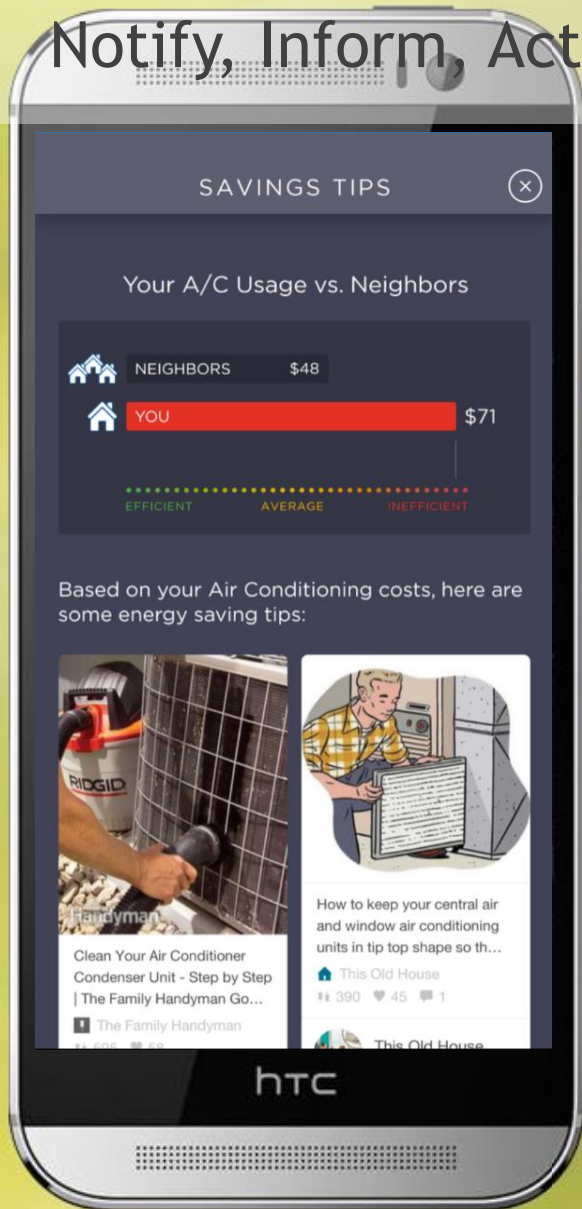

Notification to Actionable Information

Notify, Inform, Act

Custom tips
eliminate
guesswork &
promote programs

Notifications
act like an
energy feed
to drive
action