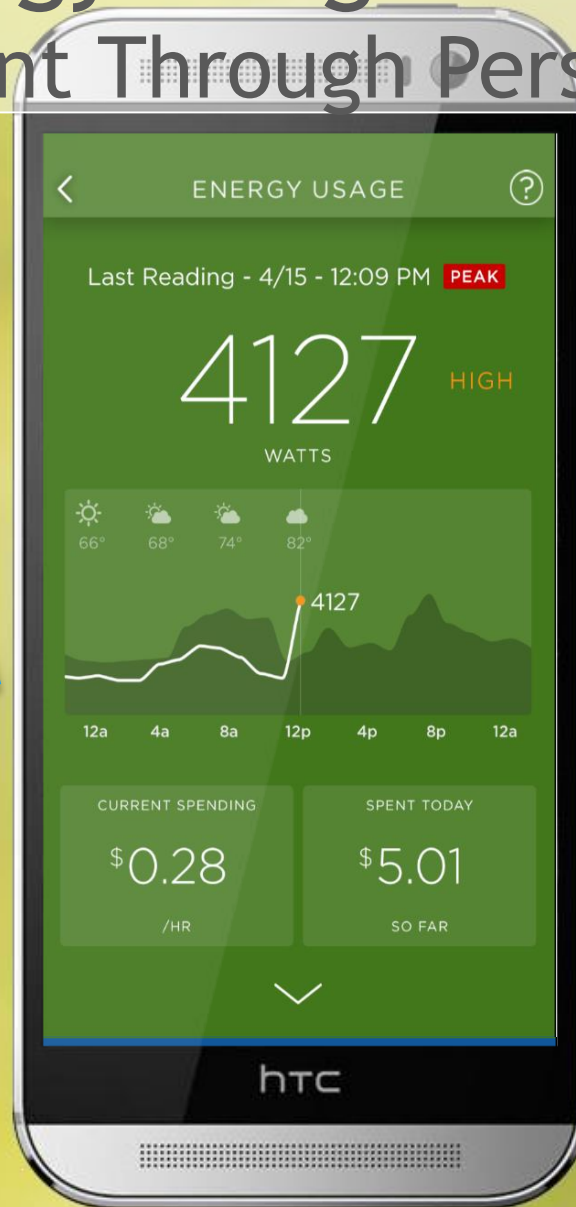

- ▶ Crowdsourced appliance signatures
- ▶ Global applicability/regional appliances

Engagement Means Efficiency & Demand In One Solution

- ▶ Flip the paradigm
 - Go to the consumer
 - Event driven
 - Act in the moment
- ▶ Insights
 - Understand what & when
- ▶ Personalized
 - Based on in-home usage

Energy Usage Insights

Engagement Through Personalization

Know where
your energy
spending goes

insights that
matter

Compare your
energy
consumption
to that of your
neighbors

Notification to Actionable Information