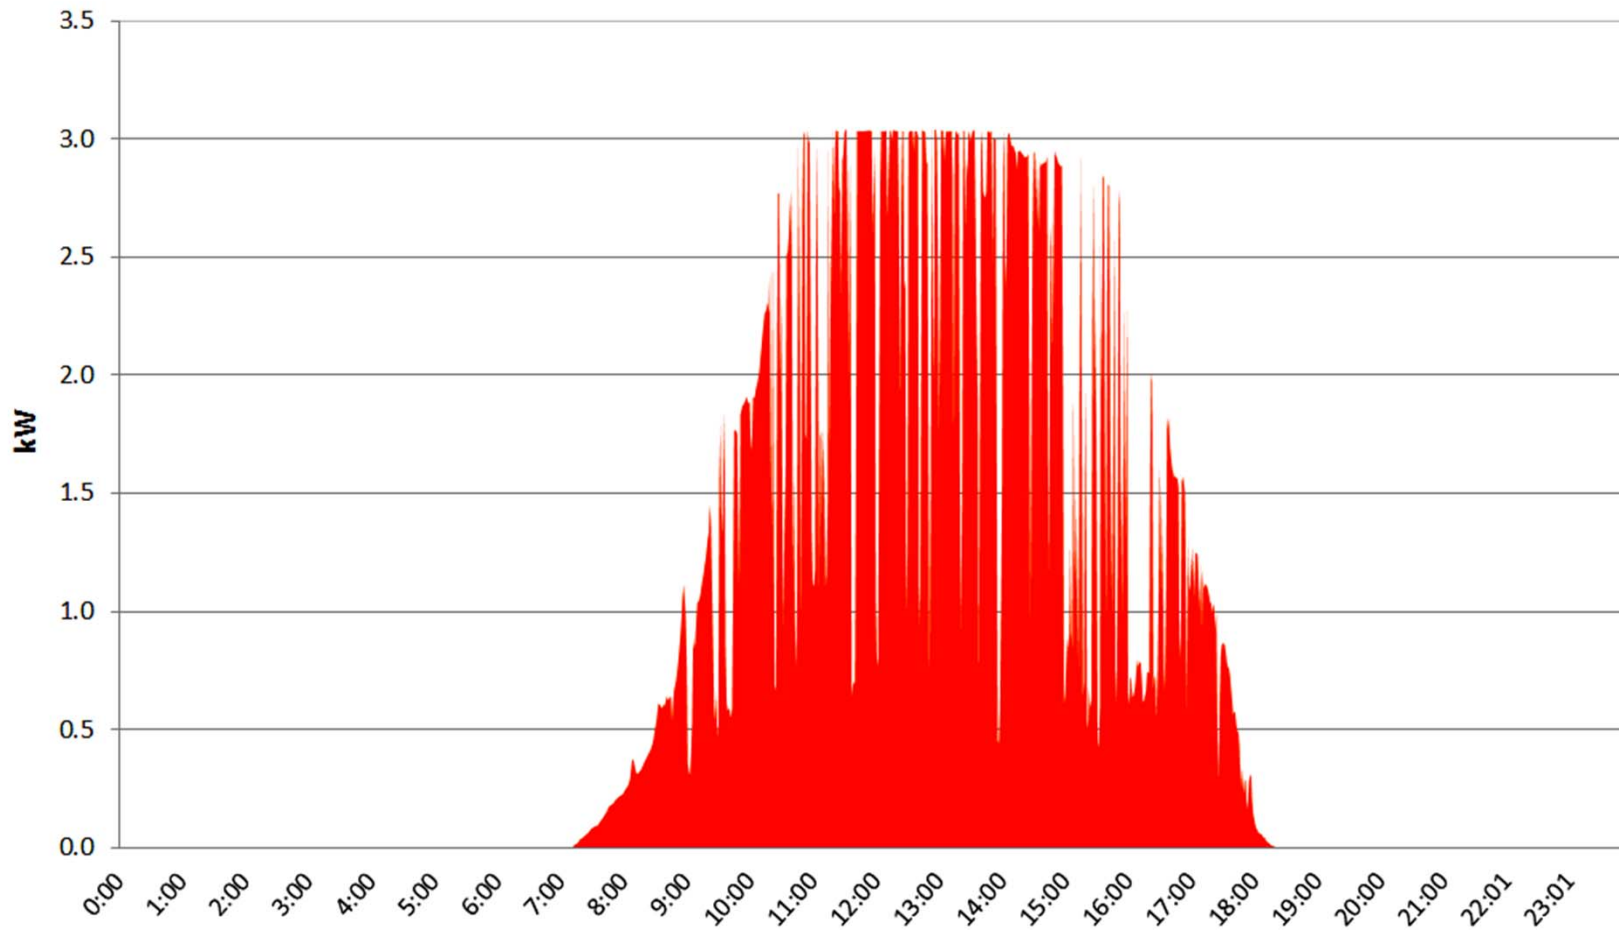

Water Heater Hourly kWh - Hawaii

Solar Variability

5kW DC Array (Honolulu, HI)

Re E Impacts on Load

HAWAIIAN ELECTRIC COMPANY, INC.
HISTORICAL COMPARISON OF SYSTEM LOAD
TYPICAL WEEK IN JUNE