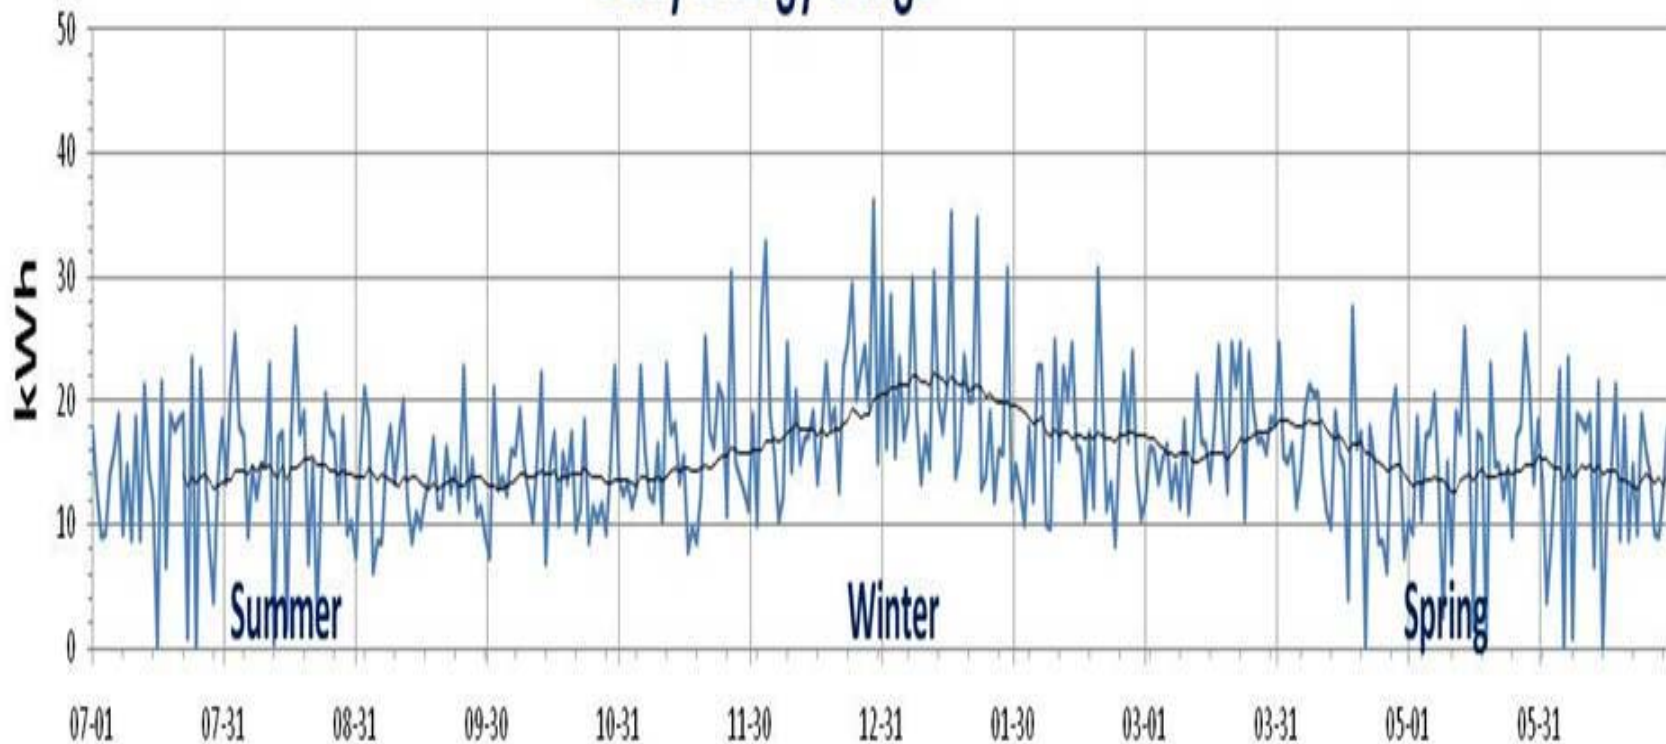

Water Heater Hourly kWh - Hawaii

Solar Variability

5kW DC Array (Honolulu, HI)

Re E Impacts on Load

HAWAIIAN ELECTRIC COMPANY, INC.
HISTORICAL COMPARISON OF SYSTEM LOAD
TYPICAL WEEK IN JUNE