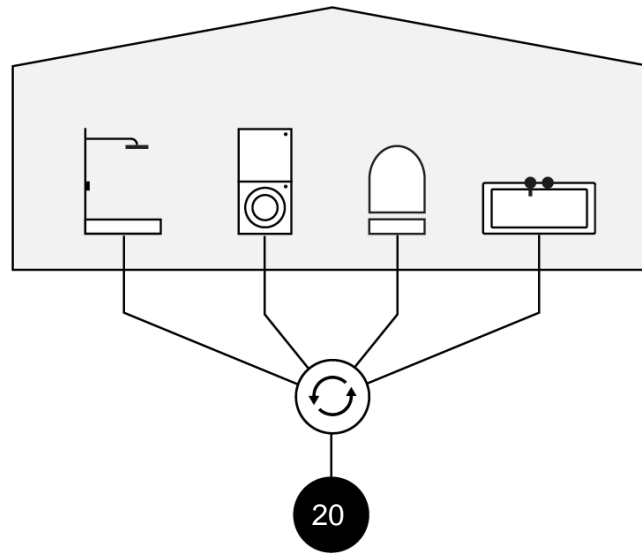

TOTAL INTEGRATION

20 L

PERSON / DAY