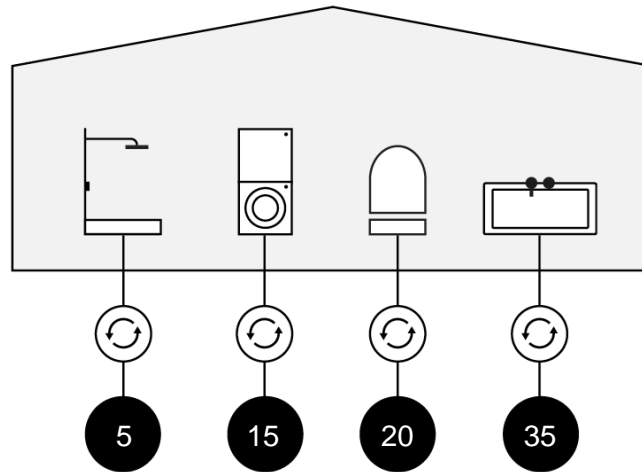

CHANGING THE PARADIGM OF DAILY WATER USAGE

200 L

PERSON / DAY

SHOWER APPLICATION TODAY

130 L

PERSON / DAY

FUTURE APPLICATIONS

50 L

PERSON / DAY

TOTAL INTEGRATION

20 L

PERSON / DAY

ORBITAL SYSTEMS

THANK YOU