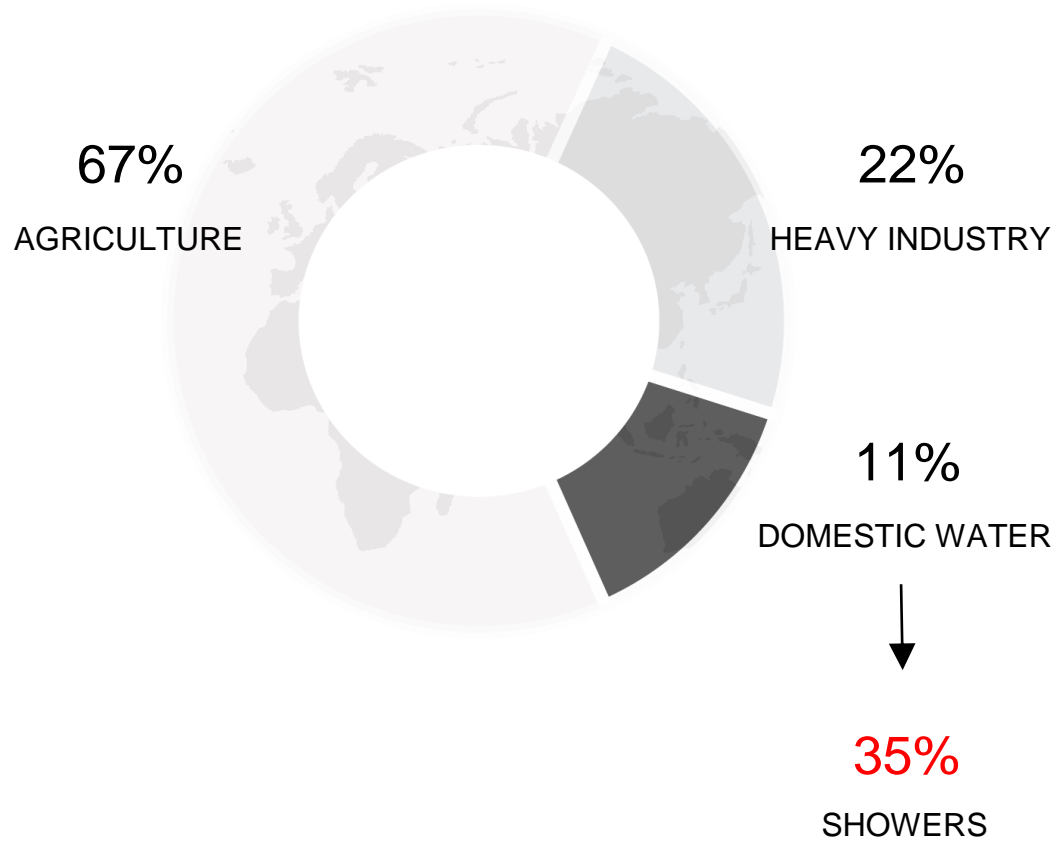

BG Weiss
VP, US Operations

ORBITAL SYSTEMS

WE RECYCLE DOMESTIC WATER

CURRENT PRODUCT FOCUS: *b-2-c SHOWERS*

COMPANY BACKGROUND

ORBITAL SYSTEMS

2015

OF THE 11% OF FRESHWATER USED FOR DOMESTIC PURPOSES...

AVAILABLE FRESHWATER ON EARTH

...35% IS USED IN SHOWERS

AWARDS & PRESS

SKAPA

CNN *"The Orbital shower cuts bills by thousands"*

Forbes *"The Tesla of showers"*

FASTCOMPANY *"Cuts water waste to almost nothing"*