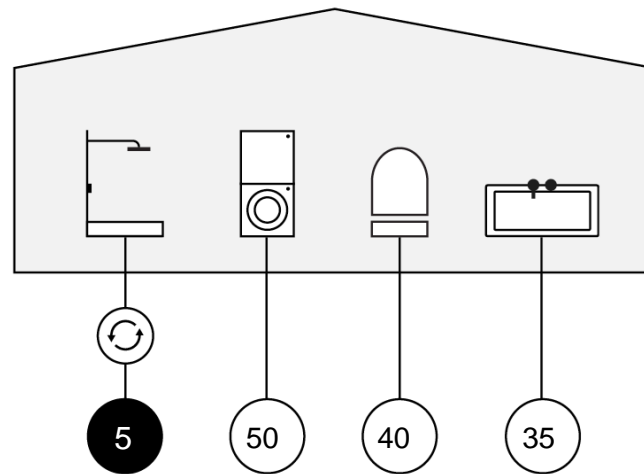

CHANGING THE PARADIGM OF DAILY WATER USAGE

200 L

PERSON / DAY

SHOWER APPLICATION TODAY

130 L

PERSON / DAY

FUTURE APPLICATIONS

50 L