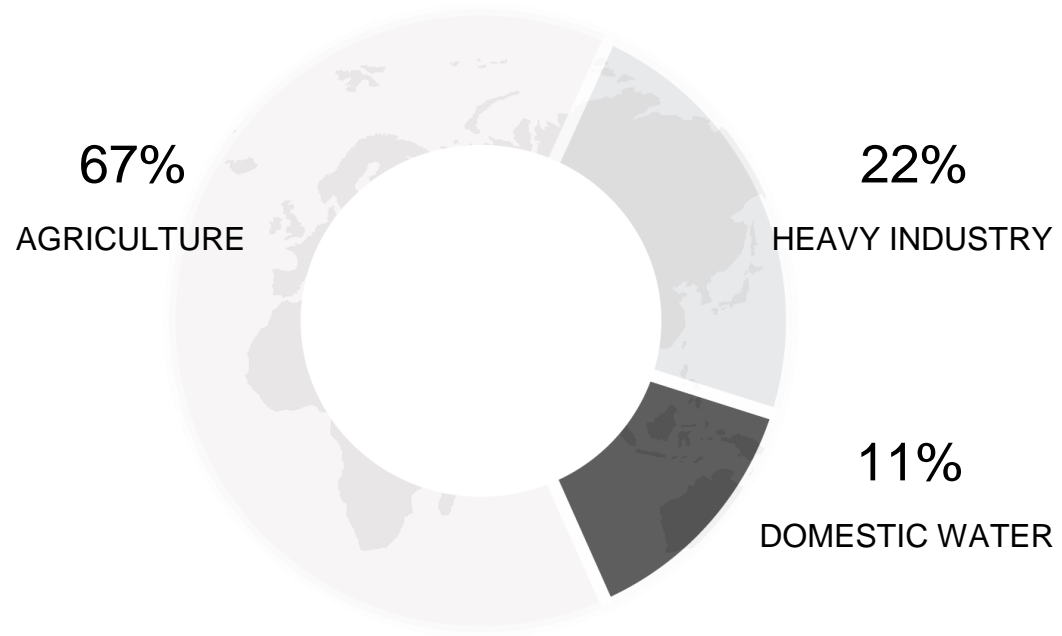

BG Weiss
VP, US Operations

ORBITAL SYSTEMS

WE RECYCLE DOMESTIC WATER

CURRENT PRODUCT FOCUS: *b-2-c SHOWERS*

COMPANY BACKGROUND

ORBITAL SYSTEMS

2015

OF THE 11% OF FRESHWATER USED FOR DOMESTIC PURPOSES...