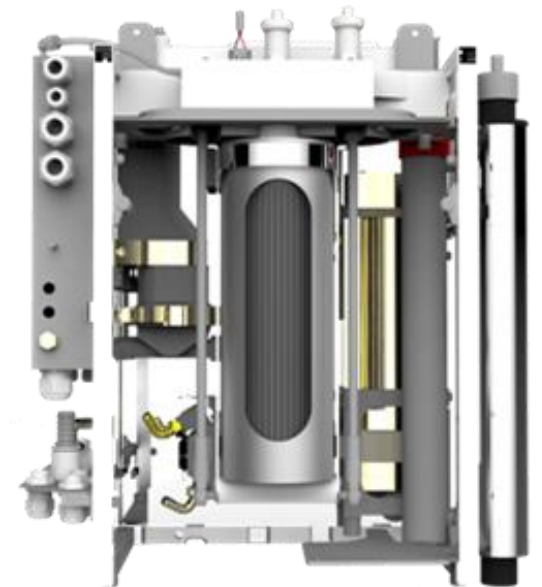

Closed loop system

Water Recycling Technology

- H₂O Purity 20x/sec
- UV Filter
- Nano Filter

RESULTS

WATER SAVINGS

ENERGY SAVINGS

INCREASED COMFORT

CLEANER WATER