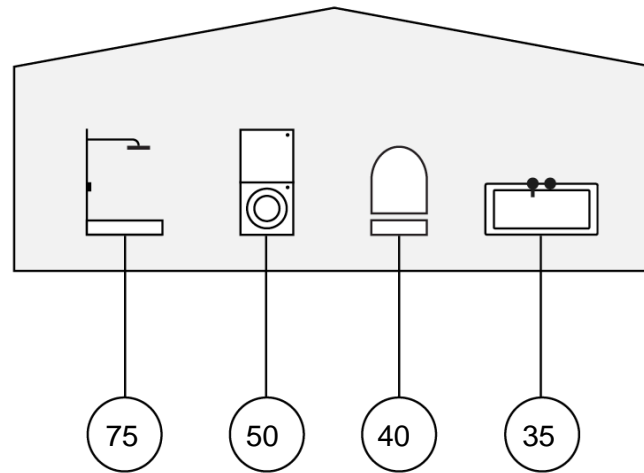

CHANGING THE PARADIGM OF DAILY WATER USAGE

200 L

PERSON / DAY

SHOWER APPLICATION TODAY

130 L

PERSON / DAY

FUTURE APPLICATIONS

50 L