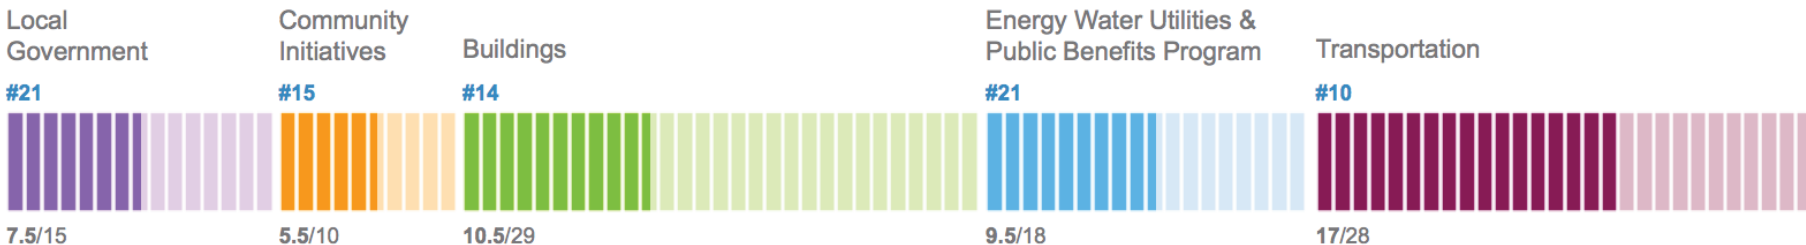

PHILADELPHIA

Rank #14 TOTAL SCORE: 50

CITY STATS

- Point Change from 2013 Scorecard: -5
- City pop.: 1,553,165
- Metro pop.: 6,034,678
- Utilities: PECO (elec), Philadelphia Gas Works

BEST PRACTICES

- Greenworks Philadelphia plan sets energy-savings goals for local government and the entire community.
- Benchmarking Data Tool displays rated energy use for large commercial facilities that reported energy rating in accordance with Energy Benchmarking Ordinance.
- High levels of transit service and funding.