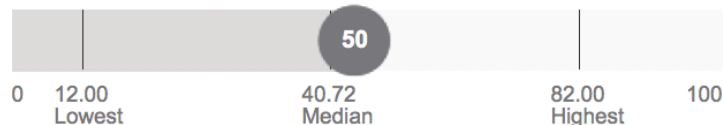

PHILADELPHIA

Rank #14 TOTAL SCORE: 50

CITY STATS

- Point Change from 2013 Scorecard: -5
- City pop.: 1,553,165
- Metro pop.: 6,034,678
- Utilities: PECO (elec), Philadelphia Gas Works

BEST PRACTICES

- Greenworks Philadelphia plan sets energy-savings goals for local government and the entire community.
- Benchmarking Data Tool displays rated energy use for large commercial facilities that reported energy rating in accordance with Energy Benchmarking Ordinance.
- High levels of transit service and funding.