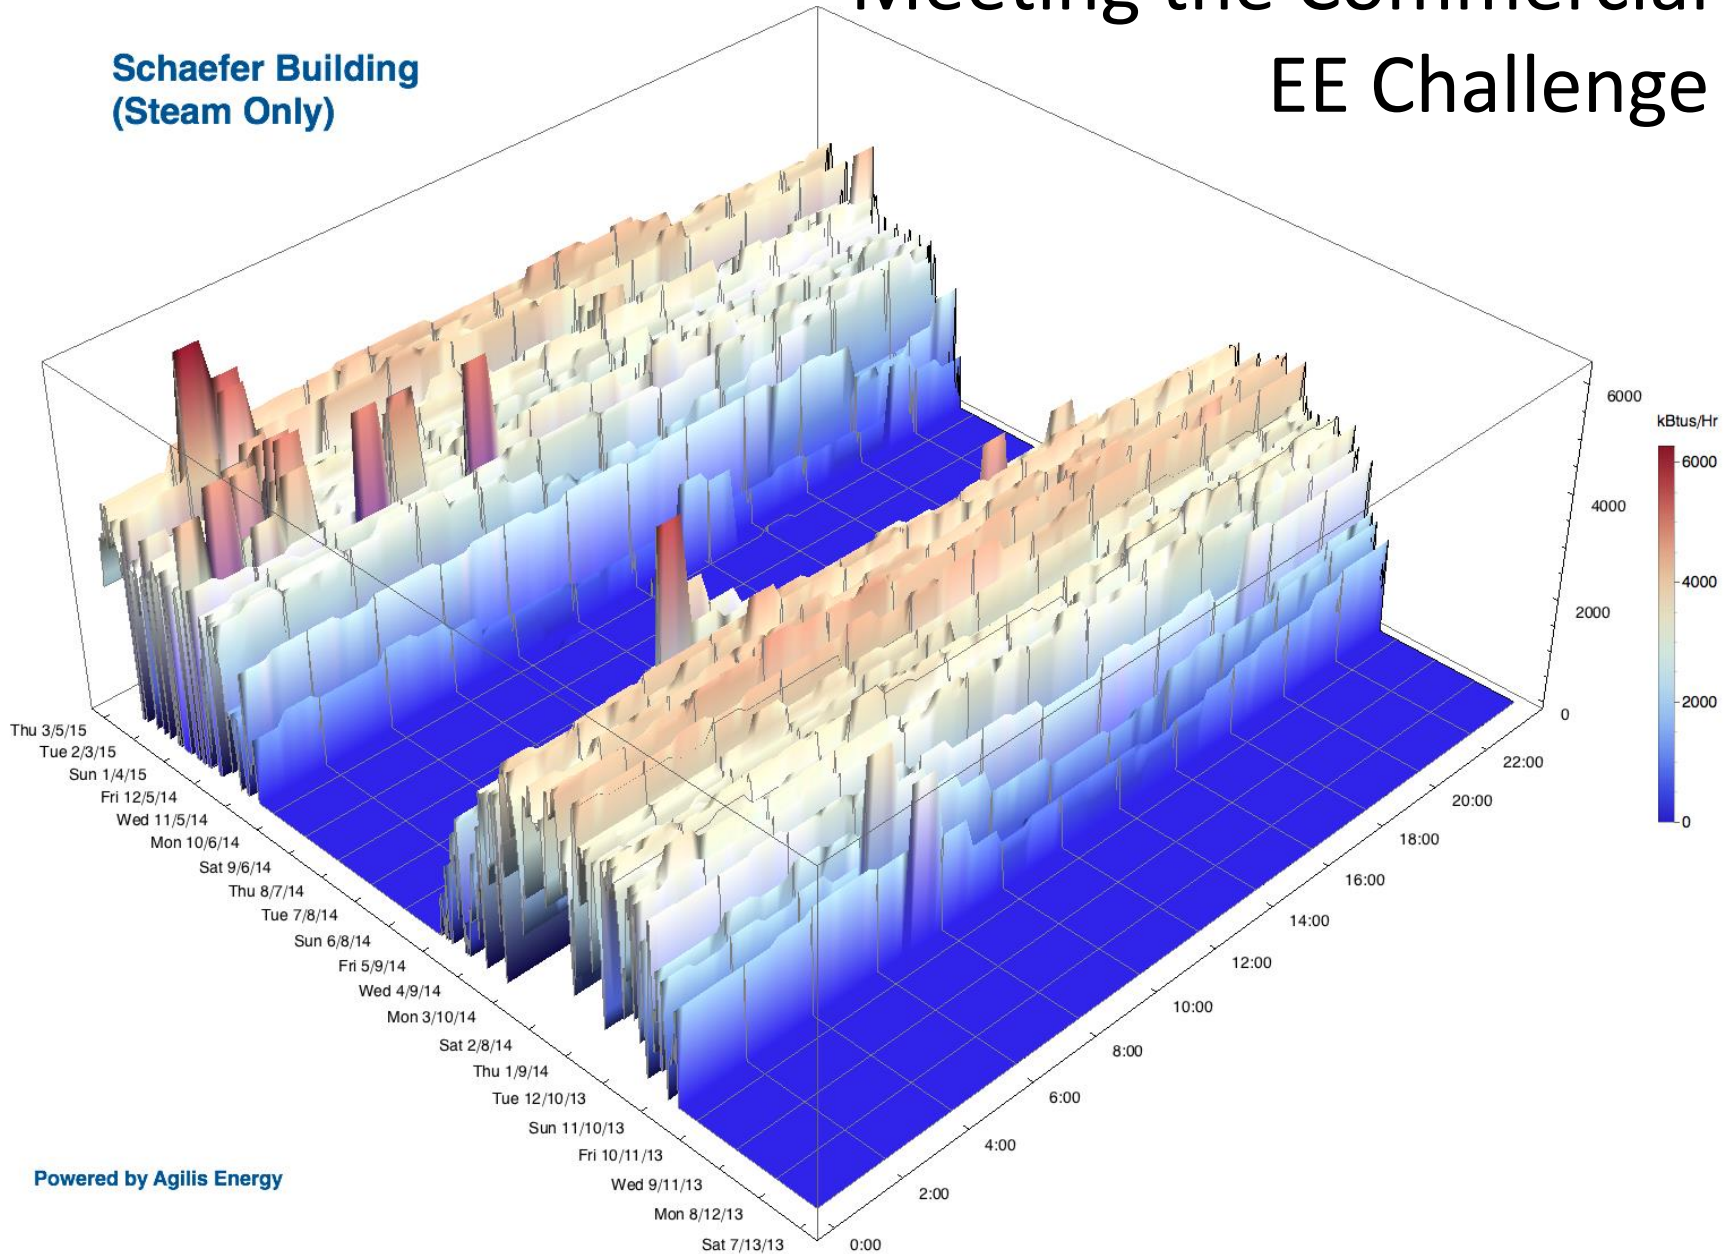

Meeting the Commercial EE Challenge

Schaefer Building
(Steam Only)

Powered by Agilis Energy

On Ramp to Deep Commercial Savings

Dan Seligman
daseligman@gmail.com
(202) 365-1219