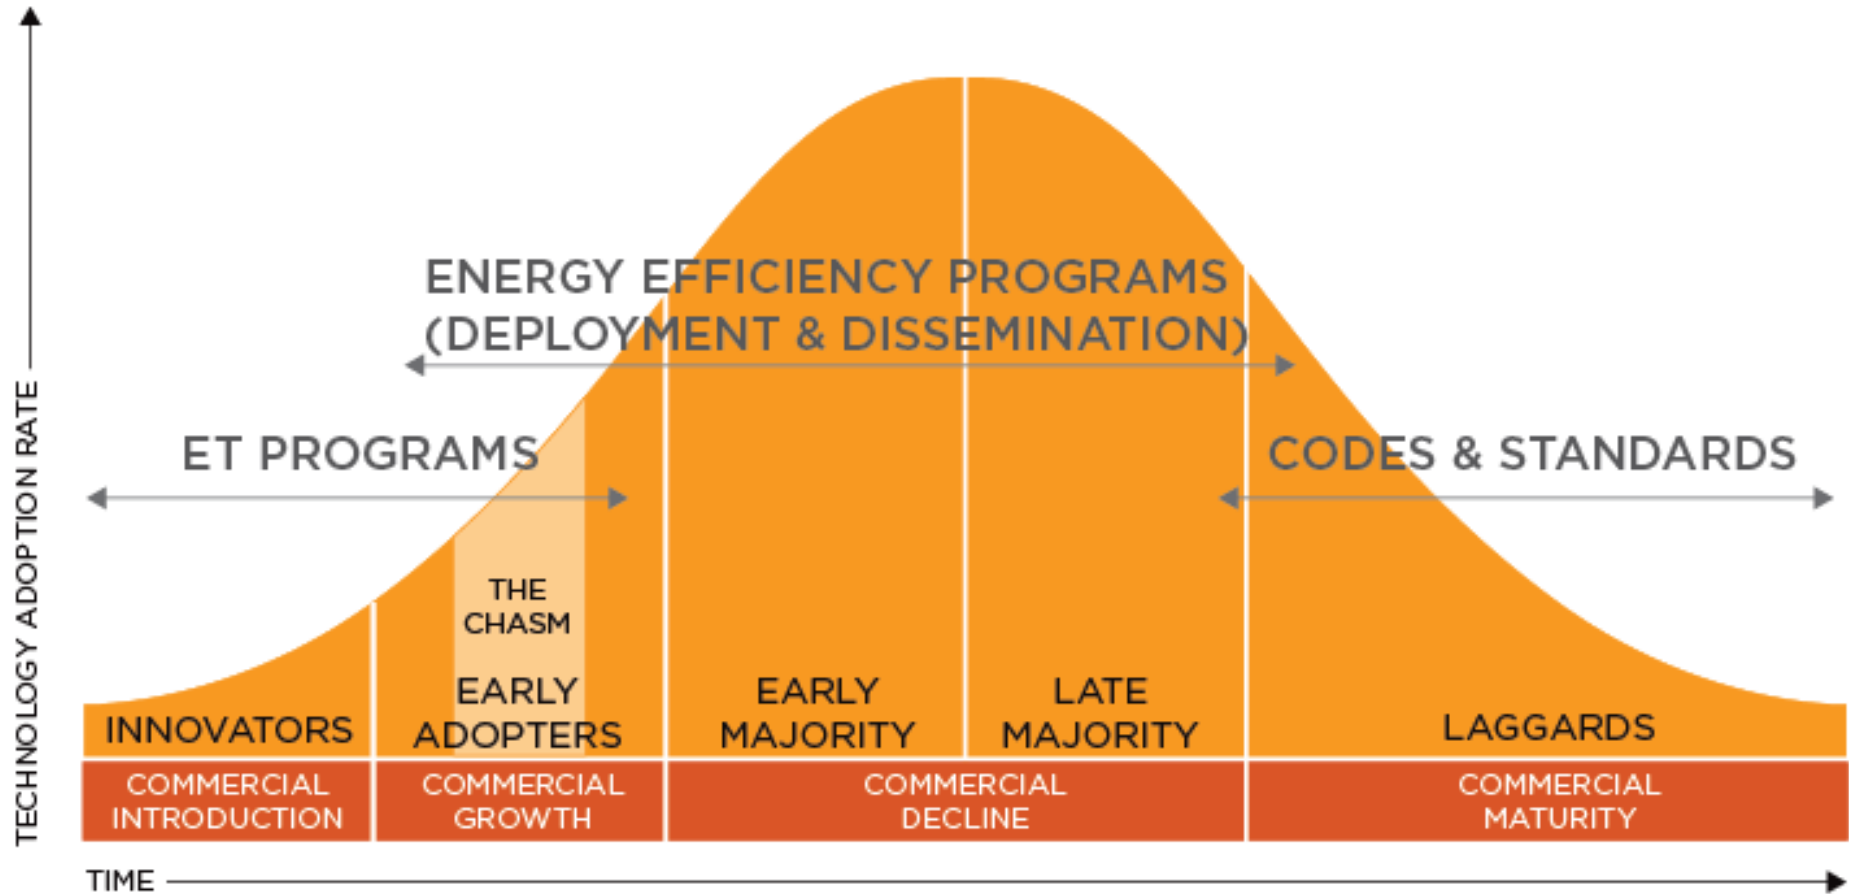

What Color is the Chasm?

Leveraging ET Programs for More than
Technical Assessment

Kim Erickson
Senior Program Manager
March 22, 2016
Baltimore, MD

Role of ET Programs

Crossing the Chasm: Technology Introduction Support