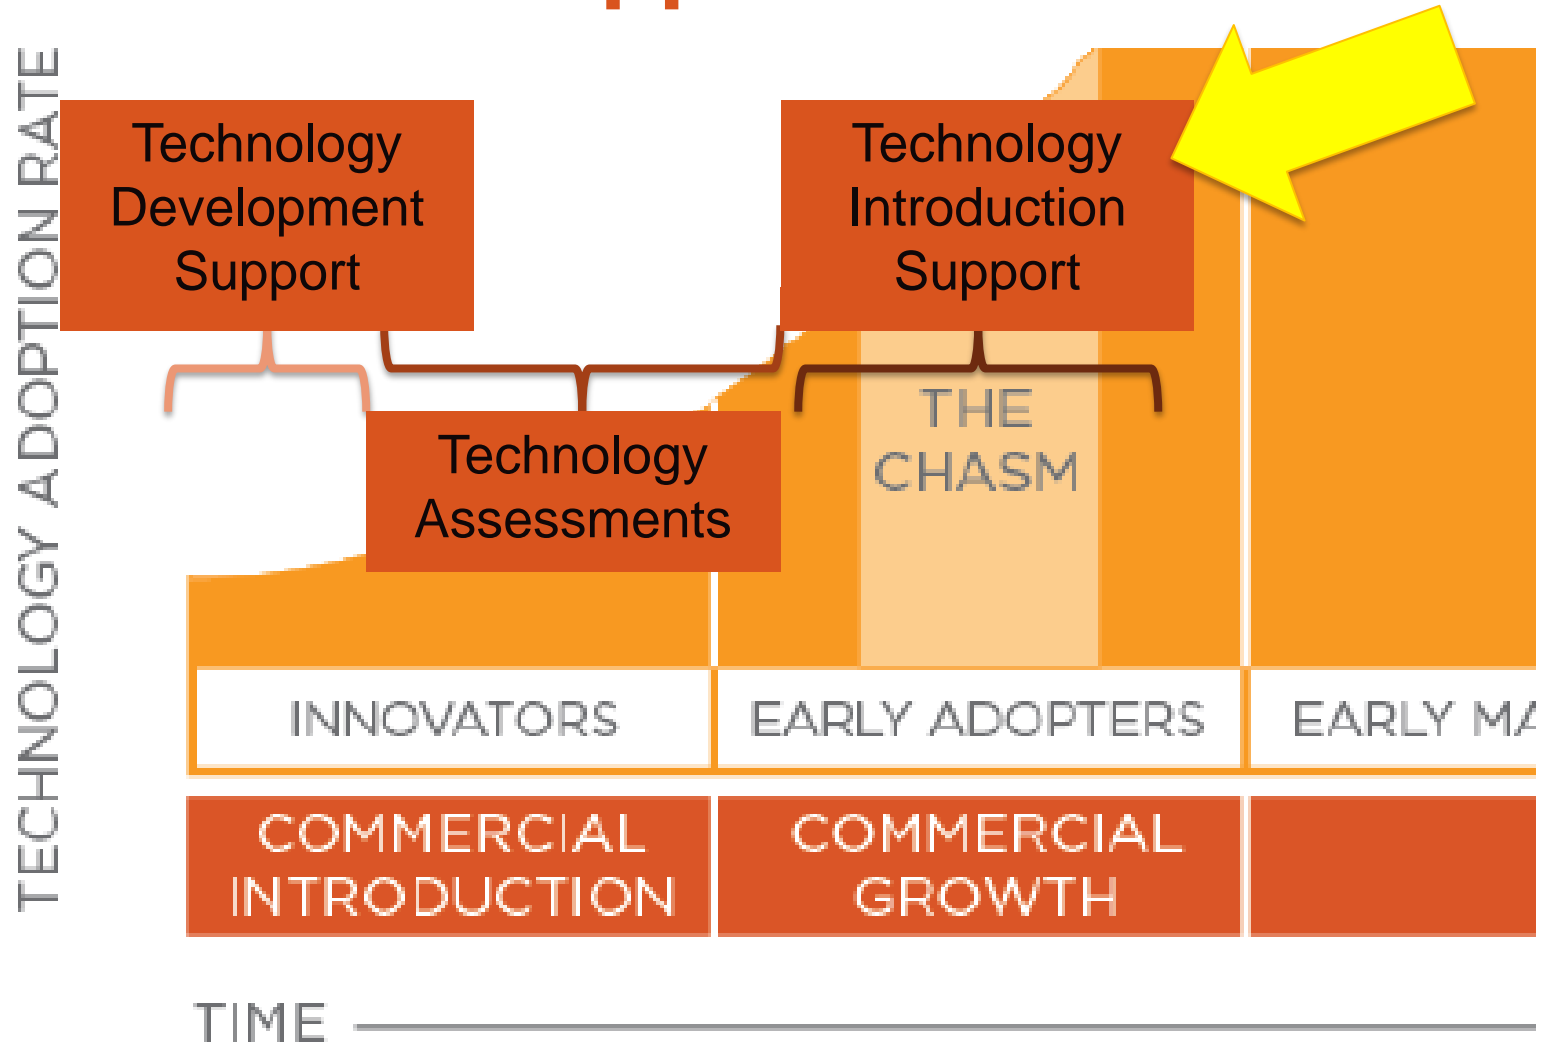

What Color is the Chasm?

Leveraging ET Programs for More than
Technical Assessment

Kim Erickson
Senior Program Manager
March 22, 2016
Baltimore, MD

Role of ET Programs

Crossing the Chasm: Technology Introduction Support